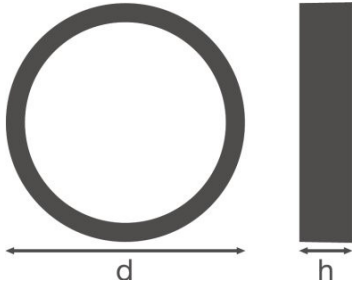

PRODUCT DATASHEET

SF BLKH RING 250 BK

SURFACE BULKHEAD RING | Attachable cover ring (IK10)

PRODUCT FEATURES

- Impact resistance: IK10

TECHNICAL DATA

Dimensions & weight

Diameter	258.0 mm
Height	57.0 mm
Product weight	210.00 g

EQUIPMENT / ACCESSORIES

- Anti-theft screw included

LOGISTICAL DATA

Product code	Packaging unit (Pieces/Unit)	Dimensions (length x width x height)	Gross weight	Volume
4058075399358	Folding carton box 1	272 mm x 262 mm x 66 mm	315.00 g	4.70 dm ³
4058075399365	Shipping carton box 8	550 mm x 285 mm x 285 mm	3241.00 g	44.67 dm ³